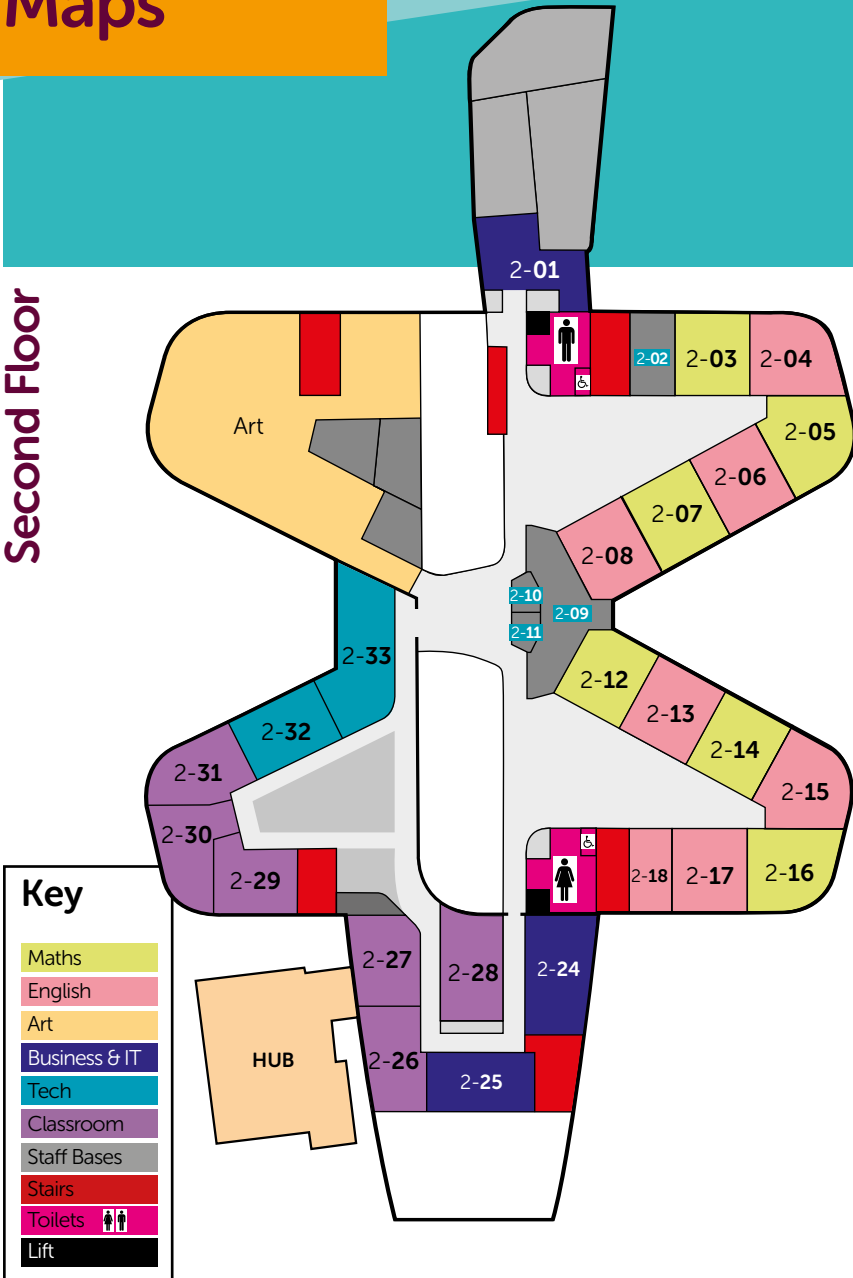

Maps

Ground Floor

Key	
Humanities	
MFL	
Science	
Technology	
Business & IT	
Library	
PE	
IT Support	
Pastoral Leaders	
Admin & Finance	
Reception	
Meeting Room	
Grounds Maintenance	
Staff Bases	
Stairs	
Fire Exit	
Catering	
Toilets	
Lift	

First Floor

Key	
Music	
SEN	
English	
Science	
Maths	
Humanities	
First Aid (1-129)	
Careers	
Grounds	
Maintenance	
Staff Bases	
Stairs	
Toilets	
Lift	

Maps

Second Floor

Key

- Maths
- English
- Art
- Business & IT
- Tech
- Classroom
- Staff Bases
- Stairs
- Toilets
- Lift