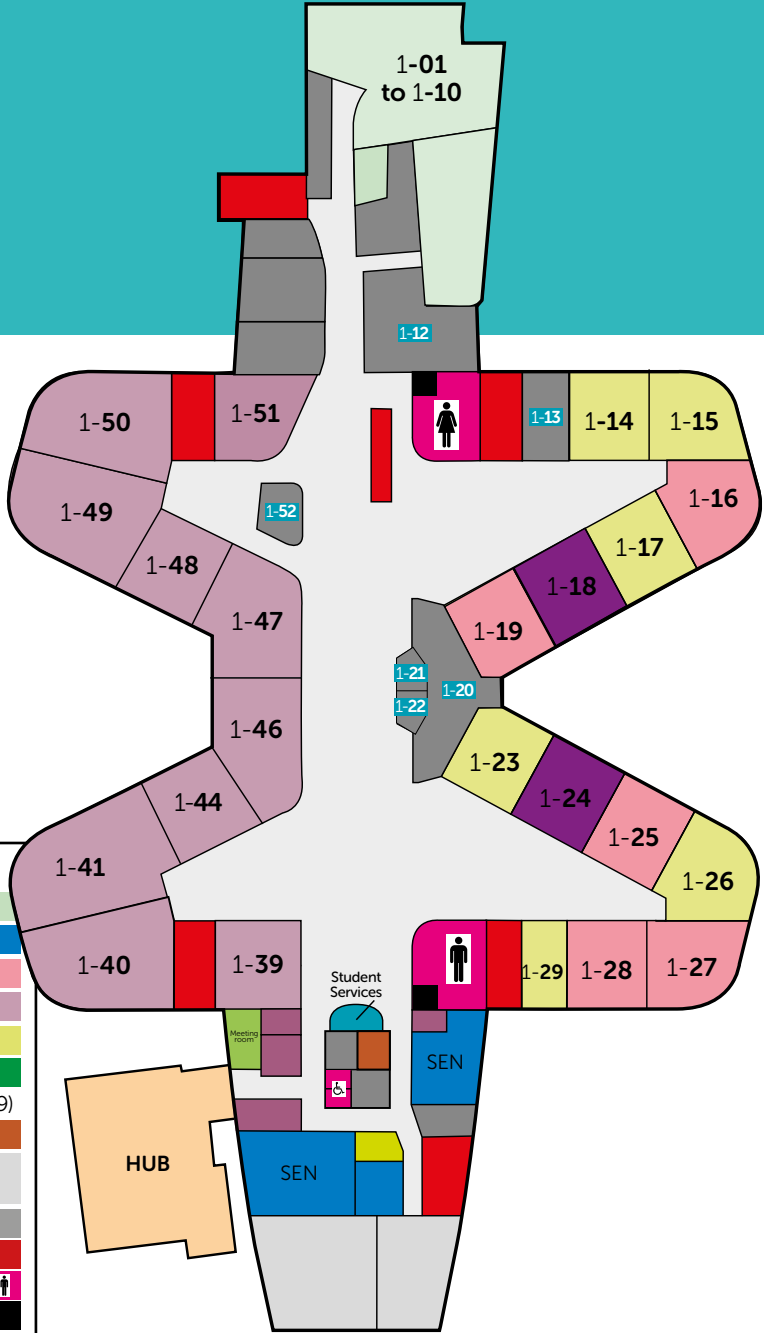

Maps

Ground Floor

Key	
Humanities	
MFL	
Science	
Technology	
Business & IT	
Library	
PE	
IT Support	
Pastoral Leaders	
Admin & Finance	
Reception	
Meeting Room	
Grounds Maintenance	
Staff Bases	
Stairs	
Fire Exit	
Catering	
Toilets	
Lift	

First Floor

Key	
Music	
SEN	
English	
Science	
Maths	
Humanities	
First Aid (1-129)	
Careers	
Grounds	
Maintenance	
Staff Bases	
Stairs	
Toilets	
Lift	

Maps

Second Floor

Key

- Maths
- English
- Art
- Business & IT
- Tech
- Classroom
- Staff Bases
- Stairs
- Toilets
- Lift