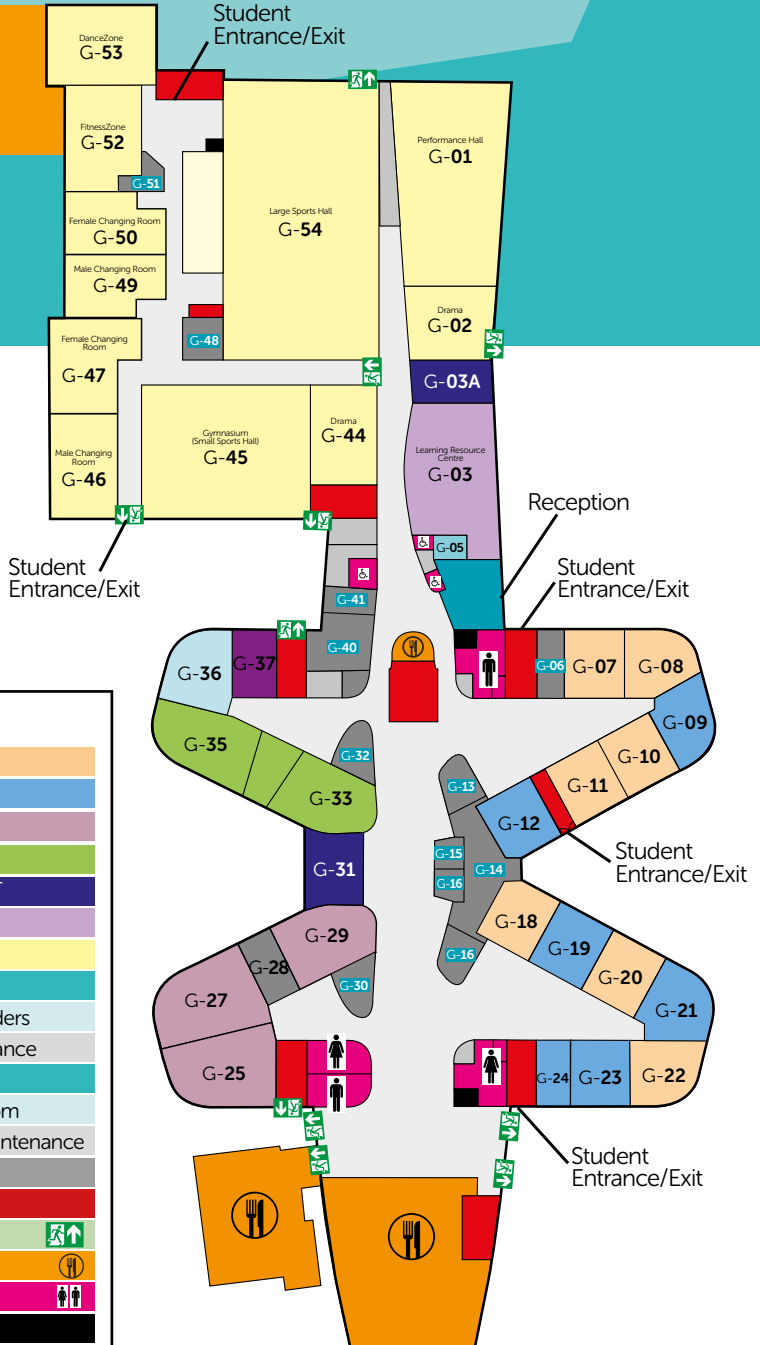

Maps

Ground Floor

Key	
Humanities	
MFL	
Science	
Technology	
Business & IT	
Library	
PE	
IT Support	
Pastoral Leaders	
Admin & Finance	
Reception	
Meeting Room	
Grounds Maintenance	
Staff Bases	
Stairs	
Fire Exit	
Catering	
Toilets	
Lift	

First Floor

Key	
Music	
SEN	
English	
Science	
Maths	
Humanities	
First Aid (1-129)	
Careers	
Grounds	
Maintenance	
Staff Bases	
Stairs	
Toilets	
Lift	

Maps

Second Floor

Key

- Maths
- English
- Art
- Business & IT
- Tech
- Classroom
- Staff Bases
- Stairs
- Toilets
- Lift